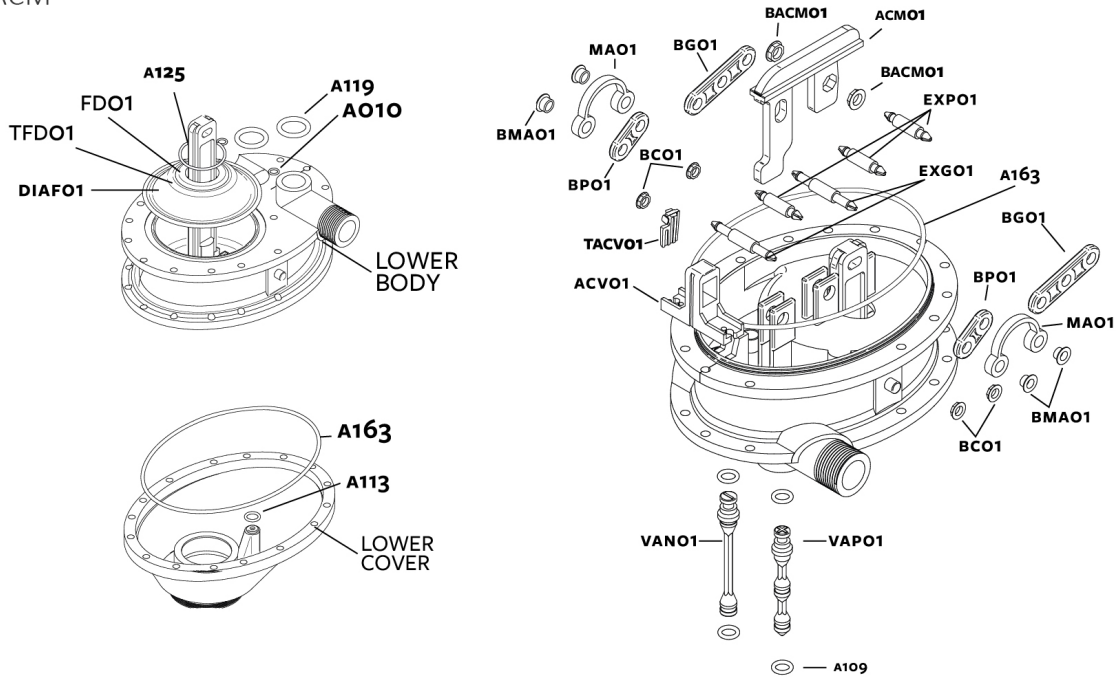

# MOTOR ASSEMBLY REPAIR KIT

Cód. KRCM

COD.	QTY	DESCRIPTION
ACM01	01	DOSATAK Mechanical Drive
A163	02	DOSATAK Nitrile Seal Ring Upper and Lower Cover
A010	02	Nitrile Sealing Ring of Internal Screws
A119	02	Nitrile Sealing Ring DOSATAK Bodies Connectors
A113	01	DOSATAK Viton Injector Sealing Ring Between Lower Cover and Body
VAN01	01	DOSATAK Negative Needle Valve
VAP01	01	DOSATAK Positive Needle Valve
A109	04	Black Viton Sealing Ring Valves Needle DOSATAK
EXP01	03	Small Shaft Motor Assembly DOSATAK
EXG01	02	Big Shaft Motor Assembly DOSATAK
BG01	02	Big Bar Motor Assembly DOSATAK
BP01	02	Small Bar Motor Set DOSATAK
MA01	02	DOSATAK Motor Assembly Arc Spring
BMA01	04	DOSATAK Arc Spring Bushing
BC01	04	DOSATAK Motor Body Bushing
BACM01	02	DOSATAK Mechanical Actuator Bushing
ACV01	01	DOSATAK Valves Driver
TACV01	01	DOSATAK Valve Actuator Lock
DIAFO1	01	DOSATAK Rubber diaphragm
TFD01	01	DOSATAK Diaphragm flange lock
FD01	01	DOSATAK Diaphragm flange with thread
A125	01	DOSATAK Diaphragm Rod Nitrile Seal Ring
GSD01	03	Silicone Grease for Sealing Ring Lubrication