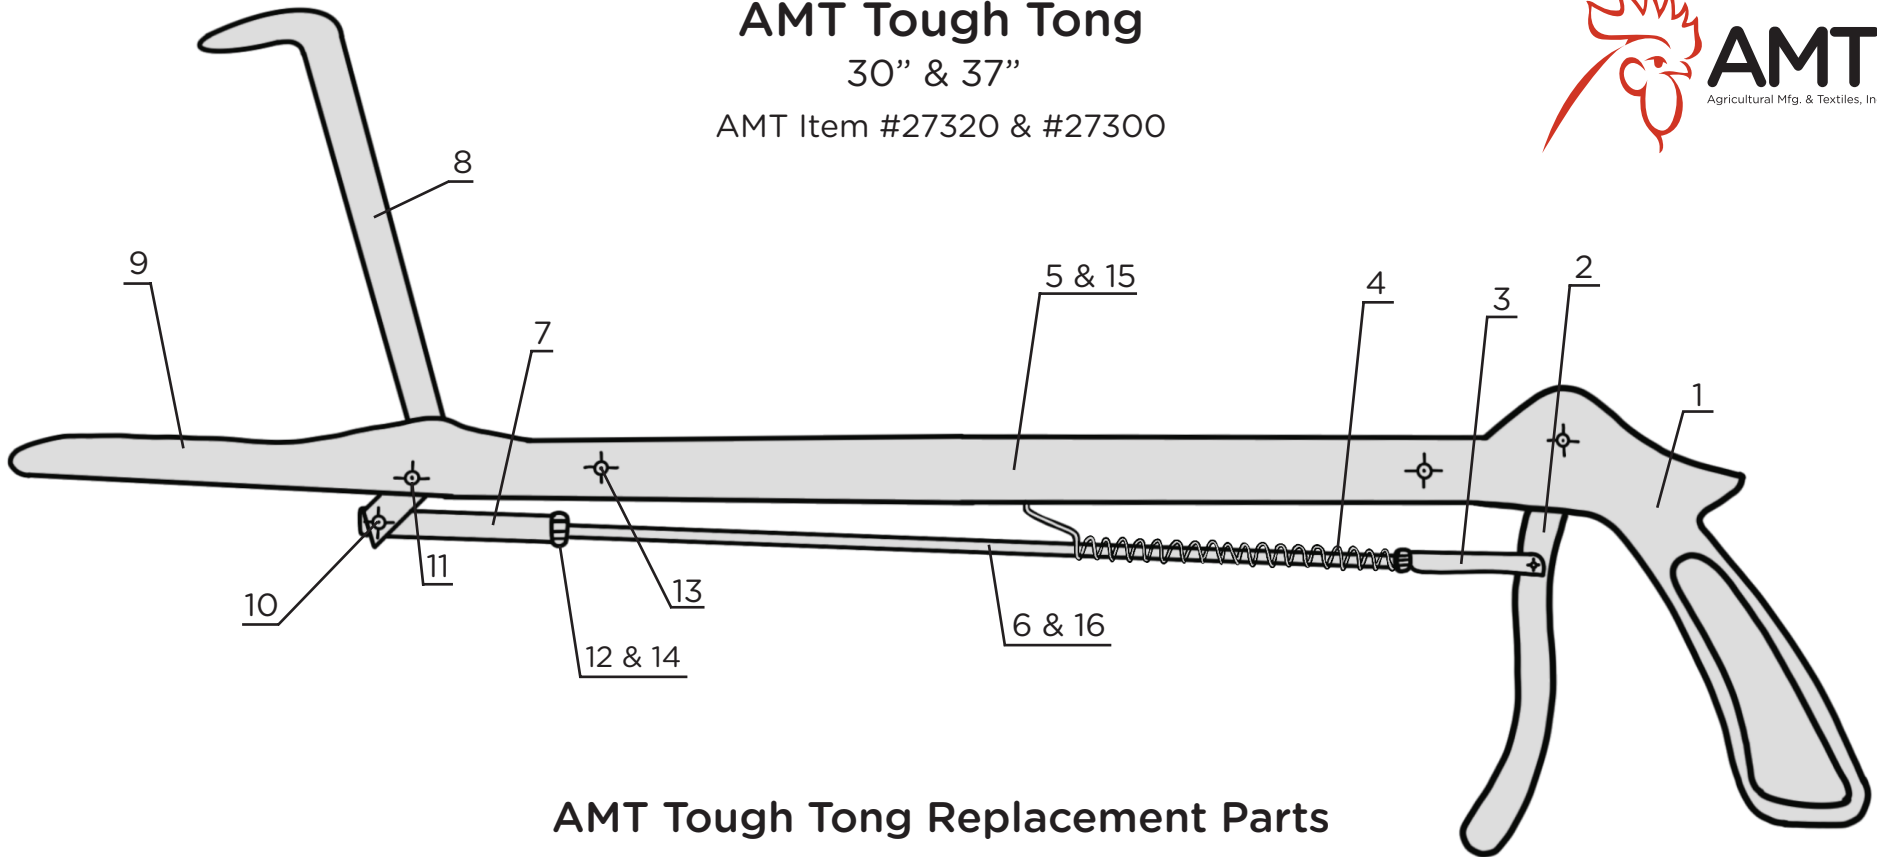

AMT Tough Tong

30" & 37"

AMT Item #27320 & #27300

AMT Tough Tong Replacement Parts

	AMT Item #	Description
1.	27301	Handle
2.	27302	Control Handle
3.	27303	Fork Connector A
4.	27304	Tension Spring
5.	27305	Aluminum Tube
6.	27306	Screw Pole
7.	27307	Fork Connector B
8.	27308	Moveable Jaw
9.	27309	Stable Jaw
10.	27310	Cylindrical Pin 4X20
11.	27311	Cylindrical Pin 5X22
12.	27312	Hex Nut
13.	27313	Flat Head Rivet
14.	27314	Left Handed Hex Nut
15.	27325	Aluminum Tube for 30"
16.	27326	Screw Pole for 30"